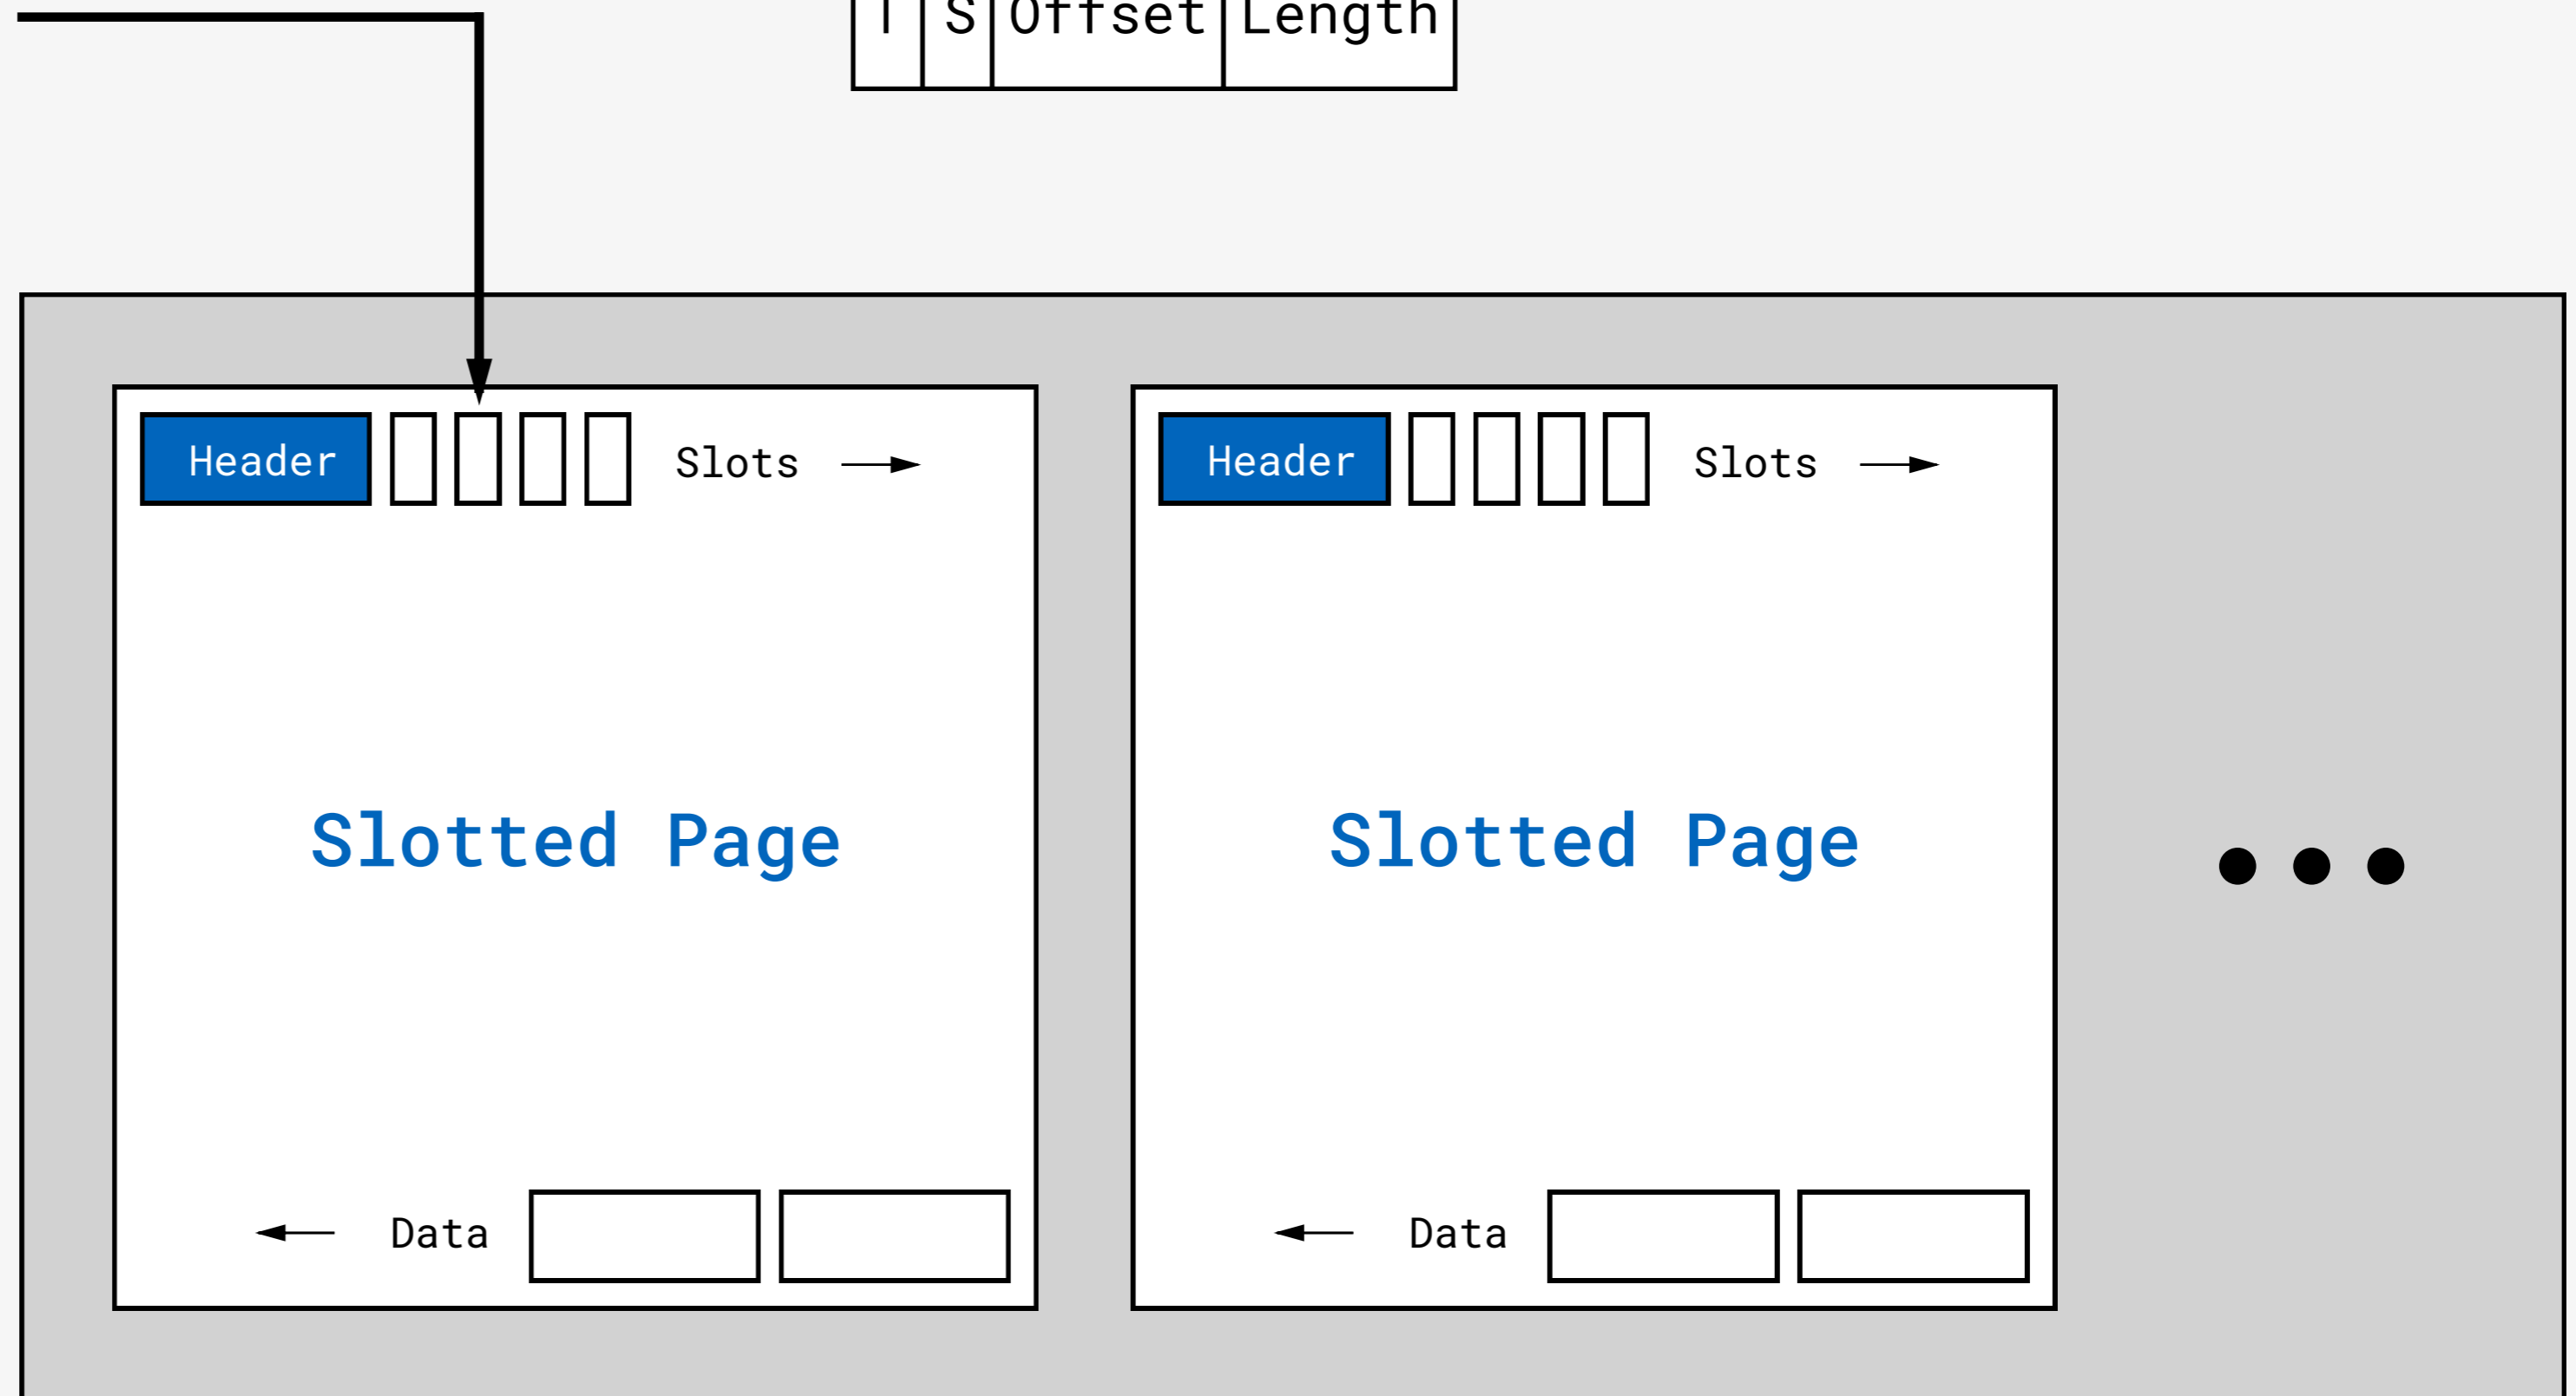

Slotted Pages
Free-space inventory
Schema segment

Slotted Pages

TID

Slot

Header

- slot_count
- first_free_slot
- data_start
- free_space

Free Space Inventory

FSI is small, for 16KB pages 1 FSI page covers 512MB
Linear scale vs. Logarithmic scale