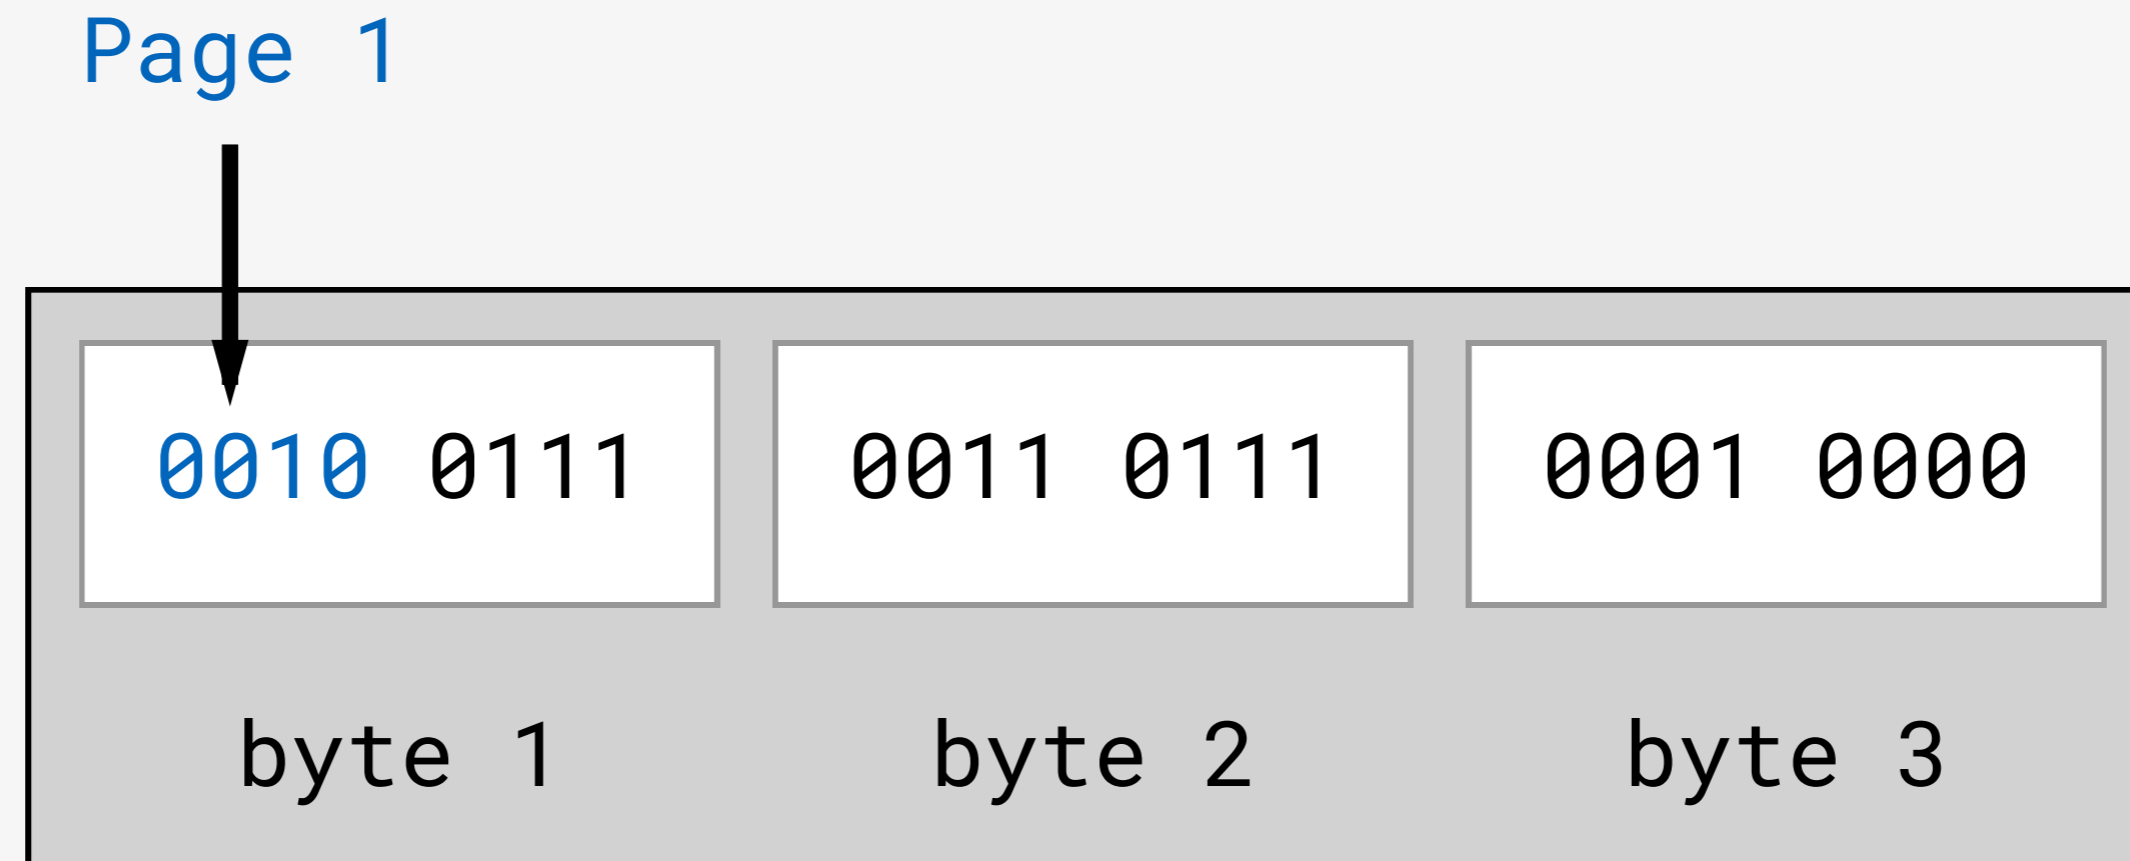

Slotted Pages
Free-space inventory
Schema segment

Slotted Pages

TID

Slot

Header

- slot_count
- first_free_slot
- data_start
- free_space

Free Space Inventory

FSI is small, for 16KB pages 1 FSI page covers 512MB
Linear scale vs. Logarithmic scale